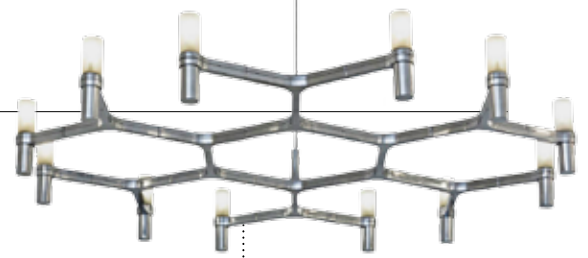

THE EXPERTS

TEXTURAL TILES

"Beveled lines make the tiled bar a focal point."

PENTA 3D TILES, \$100 PER SQ. FT. annsacks.com

AU NATUREL

"A mix of eucalyptus, bay laurel, and wild grasses replicate the heady, springlike scents of a walk in the Presidio."

Wilkinson used a chunky silver-toned sisal rug to contrast with the sofa's smooth texture. A dark wood-paneled wall enhances the room's warm, earthy feel.

SHAPE UP

"The chrome finish and striking silhouette contrast with the room's natural materials."

CROWN PLANA SUSPENSION IN POLISHED CHROME BY MARKUS JEHS FROM NEMO, \$3,281. ylighting.com

MAGIC TOUCH

"Soft chair fabric always invites lounging, and this one is actually durable."

LUBECK COTTON VELVET IN OLIVE. brunschwig.com