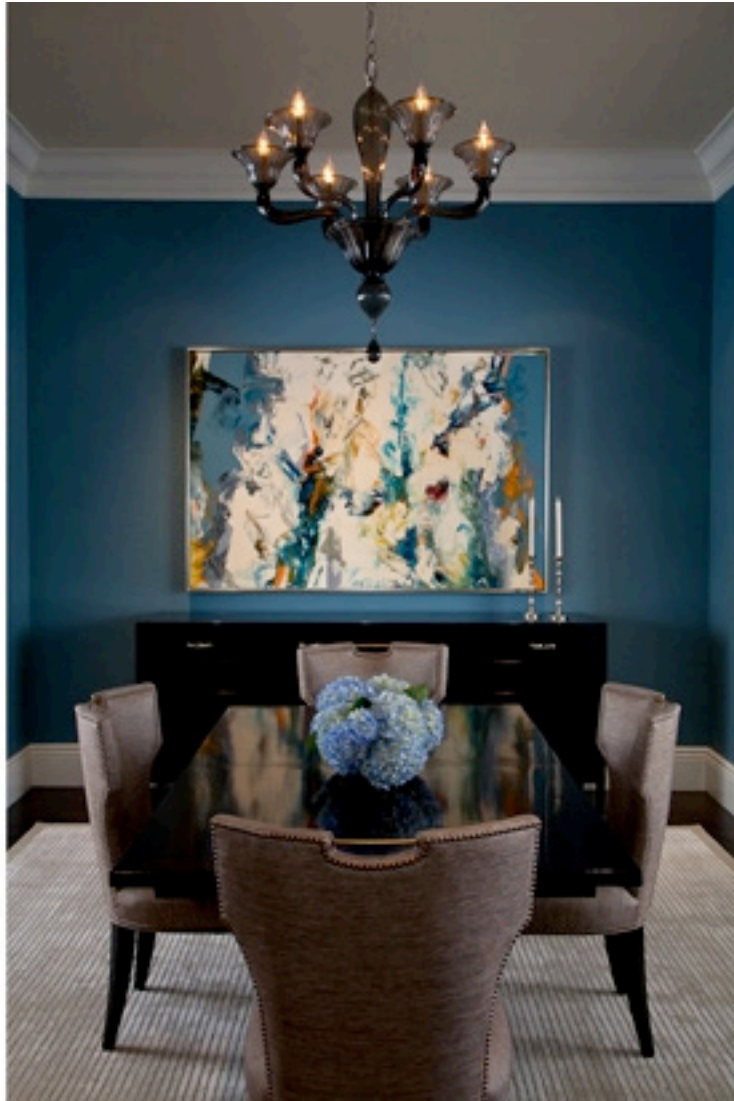

Relaxed Glamour In a Picture Perfect Presidio Setting

When a young couple (with newborn twin boys!) sought a home that exuded warmth, major San Francisco style, and was also suitable for both casual living and more formal occasions, they called upon the talents of **Kendall Wilkinson Design**. Kendall gave the couple the comfort they asked for while casting an effortless, glamorous spell over the whole home in SF's beautiful Presidio.

Elysa Hill

Glam it Up!

Designed by Kendall Wilkinson Design

The living room of the couple's abode is the epitome of relaxed glamour. Kendall selected a palette of cream, lilac, and elephant grey. The room exudes luxurious texture from the graphic rug to the satin pillows to the suede chairs. The glass-drop tiered chandelier adds the perfect amount of classy glitz!

Entertaining In Style

Designed by Kendall Wilkinson Design

An bar table sits quietly by, ready for a whirl when entertaining is in order. The Lucite table and matching glassware are so posh and lovely – we adore the tufted leather stools! The texture from the living room is carried over in this gorgeous, moody wall painting.

Moody and Lovely

Designed by Kendall Wilkinson Design

A midnight navy blue adorns the walls in the stately dining room. The open floor plan allows the dining room to connect the living and family rooms, acting as a transitional space. The gunmetal chandelier is by Murano, and seriously complements the DiPaolo painting.